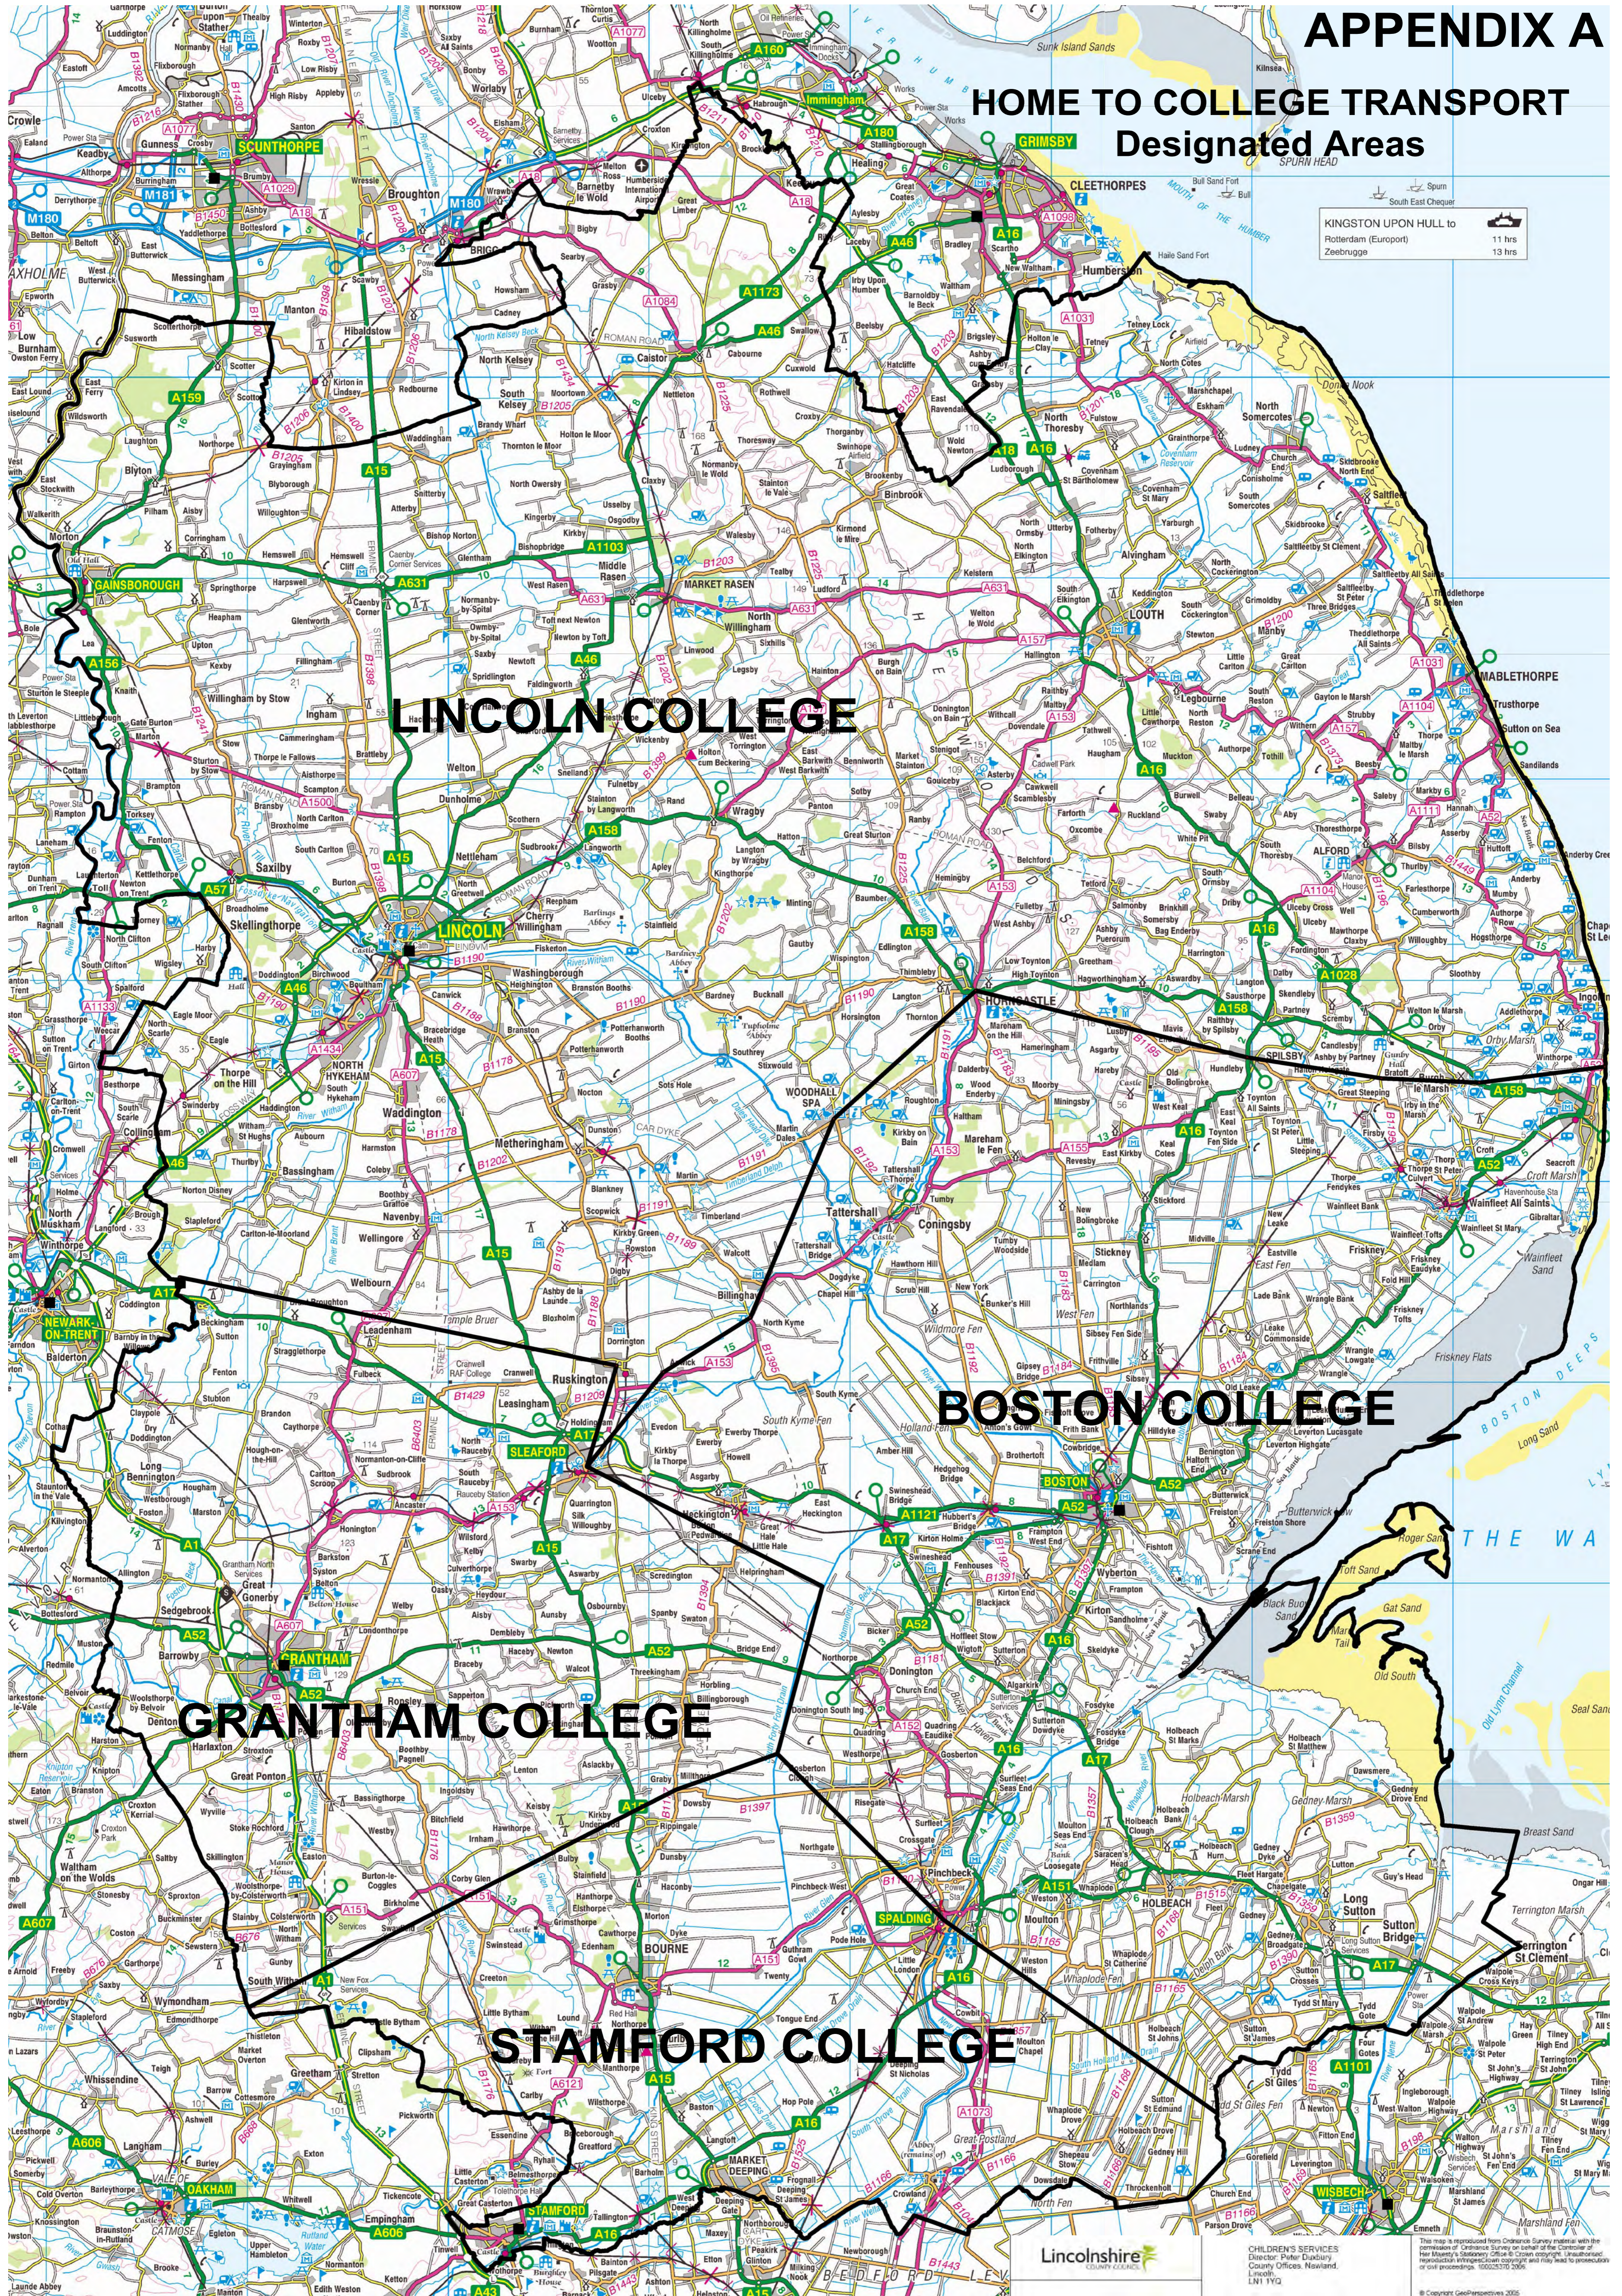

HOME TO COLLEGE TRANSPORT Designated Areas

KINGSTON UPON HULL to	
Rotterdam (Europort)	11 hrs
Zeebrugge	13 hrs